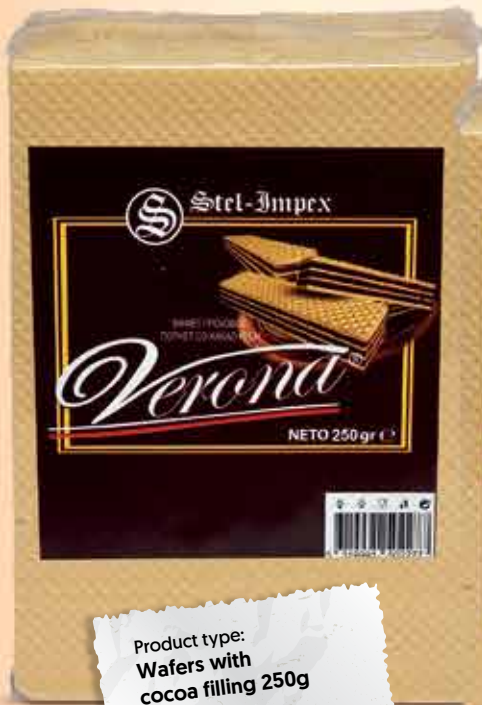

Product type:
**Wafers with
cocoa filling 40g**
Number of packages
per carton: **24 pieces**
Number of cartons
per pallet: **350 cartons**
Shell life (months): **12**

VERONA

WAFERS

Product type:
**Wafers with
cocoa filling 180g**
Number of packages
per carton: **22 pieces**
Number of cartons
per pallet: **100 cartons**
Shell life (months): **12**

Product type:
**Wafers with
lemon filling 180g**
Number of packages
per carton: **22 pieces**
Number of cartons
per pallet: **100 cartons**
Shell life (months): **12**

Product type:
**Wafers with milk &
cocoa filling 180g**
Number of packages
per carton: **22 pieces**
Number of cartons
per pallet: **100 cartons**
Shell life (months): **12**

VERONA

WAFERS

Product type:
**Wafers with
 cocoa filling 250g**
 Number of packages
 per carton: **20 pieces**
 Number of cartons
 per pallet: **100 cartons**
 Shell life (months): **12**

Product type:
**Wafers with
 lemon filling 250g**
 Number of packages
 per carton: **20 pieces**
 Number of cartons
 per pallet: **100 cartons**
 Shell life (months): **12**